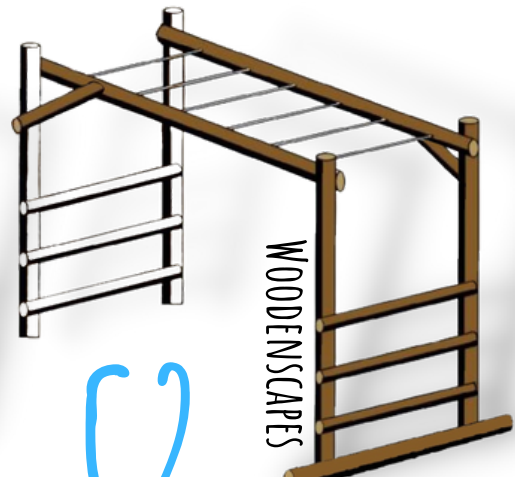

B2

B1: 2.4m Slide
1.2m deck - R2 200.00
2.8m Slide
1.5m deck - R2 400.00

A2: Lapboard Grooved Pitch Roof:
1.2m x 1m - R2 000.00
2.1m x 1m - R3 300.00

A2

U1: Sandpit for 1m x 0.8m deck with NO sand - R1 000.00
Fill with sand: - R1 200.00

U1

U2

U2: Sandpit for 1.8m x 0.8m deck with NO sand: - R1 300.00
Fill with sand: - R1 500.00

C1

C1: Monkey Bars with a ladder for 1.2m & 1.5m decks
- Cemented:
R3 100.00

C2

C2: Monkey Bars with a ladder
- Freestanding:
R3 600.00

C3

C3: Monkey Bars separate
- Cemented:
R4 600.00

D

D: Fireman's Pole
Cemented:
- R1 000.00
Freestanding:
- R900.00

E

E: Angle Ladder
1.8m Long: - R1 400.00
2.1m Long: - R1 600.00

T

T: Add 70x20 Safety:
A: Picket Safety: - R350.00
B: Half panel: - R650.00
C: Full panel - R900.00