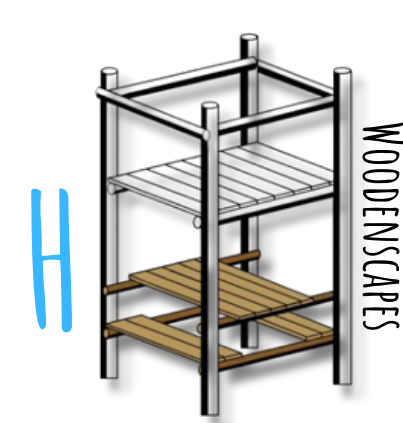

H: Wooden Picnic Table below deck, seats 4
- R1 500.00