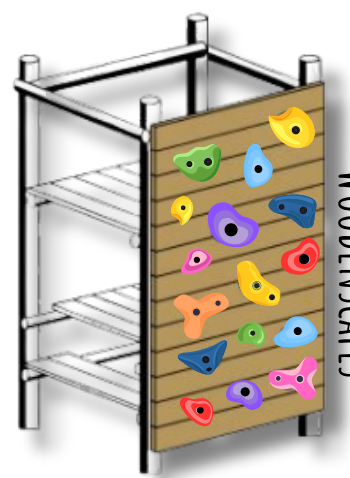

J: Tyre Ladder for 1.2m & 1.5m deck
- R800.00

S: Mud Kitchen
W: 0.5m
L: 0.9m
H: 0.9m
R4 200.00

Kitchen includes:
- Tap
- Sink bowl
- 3x Utensil's
- Oven that opens
- 2x Cloth Hooks

K1

K1: SPLIT & LAPBOARD Ramp & Knotted Rope
1.8m - R2 100.00
2.1m - R2 300.00

L1

L1: Climbing Wall with Wooden Grips:
1.8m - R2 000.00
2.1m - R2 200.00

K2: SPLIT Ramp & Knotted Rope
1.8m - R2 300.00
2.1m - R2 600.00

K2

L2: Climbing Wall with Hard Plastic Rock Grips:
1.8m - R2 700.00
2.1m - R3 200.00

L2

R: - Dreamcatcher Swing,
- Monkey Bars,
- Trapeze Rings with Rope,
- 2.1m Climbing wall with Rock Grips
L : 3.4m x W: 2.3m
- R12 500.00

M

M: Cargo Net
2.1m x 0.9m:
- R700.00

N

N: Slanted Cargo Net
2.1m x 0.8m:
- R1 400.00