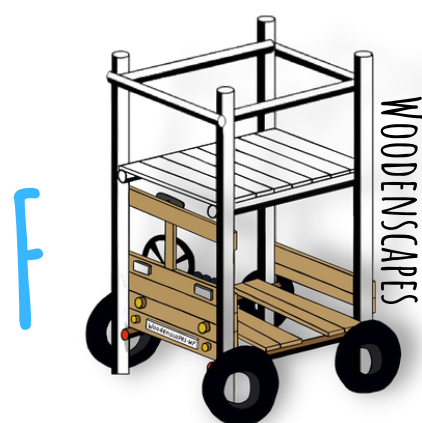

C3

C3: Monkey Bars separate
- Cemented:
R4 600.00

D

D: Fireman's Pole
Cemented:
- R1 000.00
Freestanding:
- R900.00

E

E: Angle Ladder
1.8m Long: - R1 400.00
2.1m Long: - R1 600.00

T

T: Add 70x20 Safety:
A: Picket Safety: - R350.00
B: Half panel: - R650.00
C: Full panel - R900.00

F: Car Below Deck seats 4, steering wheel, tyres, radio, name plate
- R2 000.00

G: Colourful Metal Drum below deck with chain
- R1 100.00

H: Wooden Picnic Table below deck, seats 4
- R1 500.00

I: Wooden Boat below deck, seats 2
- R2 200.00