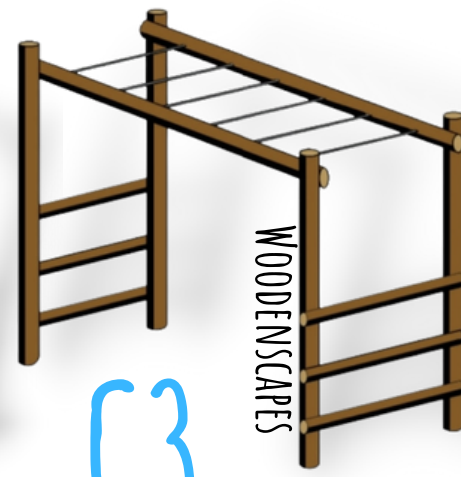

B2

B1: 2.4m Slide
1.2m deck - R2 200.00
2.8m Slide
1.5m deck - R2 400.00

A2: Lapboard Grooved Pitch Roof:
1.2m x 1m - R2 000.00
2.1m x 1m - R3 300.00

A2

U1: Sandpit for 1m x 0.8m deck with NO sand - R1 000.00
Fill with sand: - R1 200.00

U1

U2

U2: Sandpit for 1.8m x 0.8m deck with NO sand: - R1 300.00
Fill with sand: - R1 500.00

C1

C1: Monkey Bars with a ladder for 1.2m & 1.5m decks
- Cemented:
R3 100.00

C2

C2: Monkey Bars with a ladder
- Freestanding:
R3 600.00

C3

C3: Monkey Bars separate
- Cemented:
R4 600.00

D

D: Fireman's Pole
Cemented:
- R1 000.00
Freestanding:
- R900.00

E

E: Angle Ladder
1.8m Long: - R1 400.00
2.1m Long: - R1 600.00

T

T: Add 70x20 Safety:
A: Picket Safety: - R350.00
B: Half panel: - R650.00
C: Full panel - R900.00