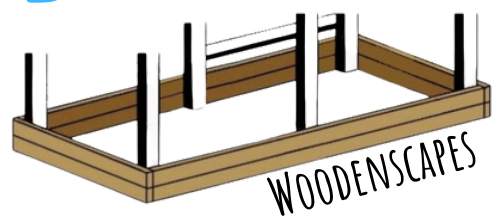

B2

B1: 2.4m Slide
1.2m deck - R2 200.00
2.8m Slide
1.5m deck - R2 400.00

A2: Lapboard Grooved Pitch Roof:
1.2m x 1m - R2 000.00
2.1m x 1m - R3 300.00

A2

U1: Sandpit for 1m x 0.8m deck with NO sand - R1 000.00
Fill with sand: - R1 200.00

U1

U2

U2: Sandpit for 1.8m x 0.8m deck with NO sand: - R1 300.00
Fill with sand: - R1 500.00

C1

C1: Monkey Bars with a ladder for 1.2m & 1.5m decks
- Cemented:
R3 100.00

C2

C2: Monkey Bars with a ladder
- Freestanding:
R3 600.00