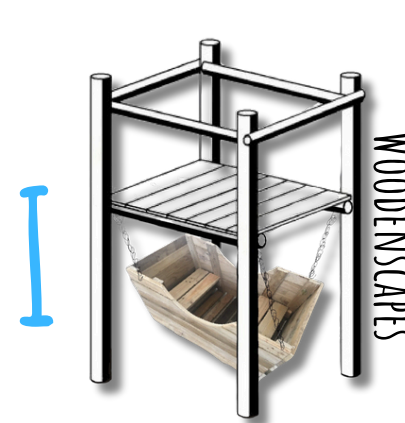

C3

C3: Monkey Bars separate
- Cemented:
R4 600.00

D

D: Fireman's Pole
Cemented:
- R1 000.00
Freestanding:
- R900.00

E

E: Angle Ladder
1.8m Long: - R1 400.00
2.1m Long: - R1 600.00

T

T: Add 70x20 Safety:
A: Picket Safety: - R350.00
B: Half panel: - R650.00
C: Full panel - R900.00

F: Car Below Deck seats 4, steering wheel, tyres, radio, name plate
- R2 000.00

G: Colourful Metal Drum below deck with chain
- R1 100.00

H: Wooden Picnic Table below deck, seats 4
- R1 500.00

I: Wooden Boat below deck, seats 2
- R2 200.00