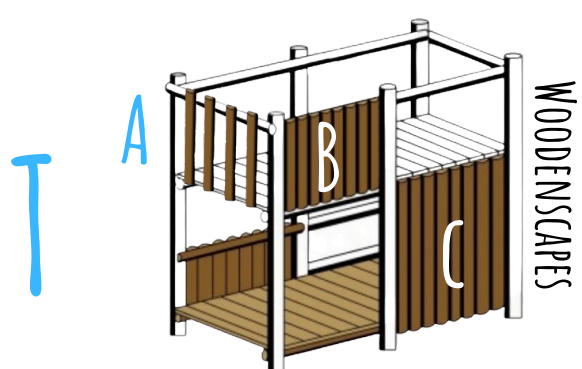

C3

C3: Monkey Bars separate
- Cemented:
R4 600.00

D

D: Fireman's Pole
Cemented:
- R1 000.00
Freestanding:
- R900.00

E

E: Angle Ladder
1.8m Long: - R1 400.00
2.1m Long: - R1 600.00

T

T: Add 70x20 Safety:
A: Picket Safety: - R350.00
B: Half panel: - R650.00
C: Full panel - R900.00